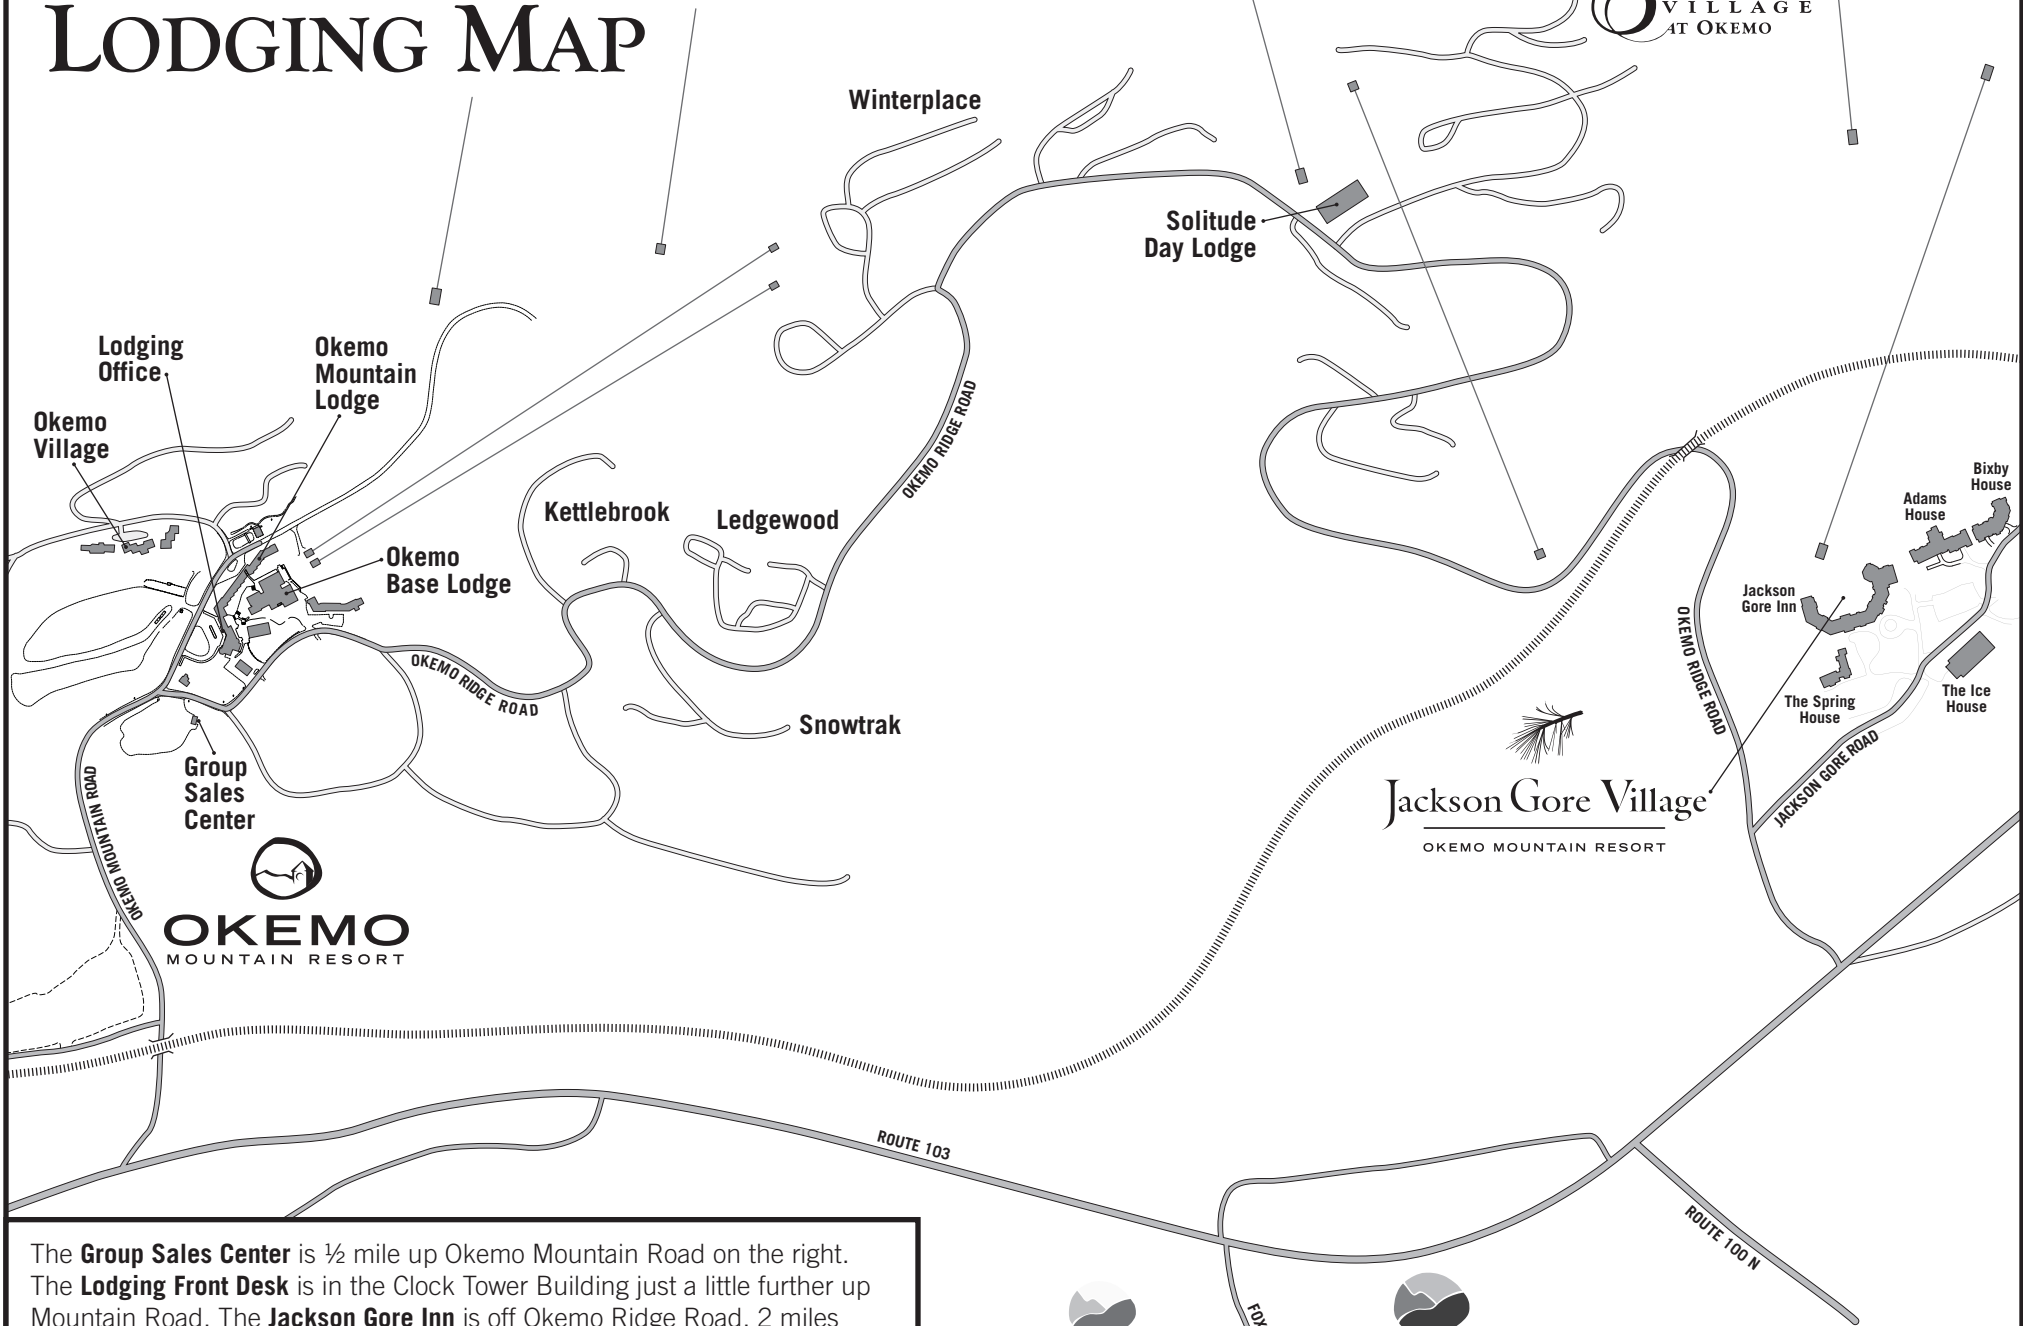

OKEMO MOUNTAIN RESORT LODGING MAP

SOLITUDE
VILLAGE
AT OKEMO

The **Group Sales Center** is ½ mile up Okemo Mountain Road on the right. The **Lodging Front Desk** is in the Clock Tower Building just a little further up Mountain Road. The **Jackson Gore Inn** is off Okemo Ridge Road, 2 miles down Route 103, just past the turn off for Route 100 N. Proceed up Okemo Ridge Road and take the first right up Jackson Gore Road.

OKEMO
VALLEY GOLF CLUB

Willie Dunn's
GRILLE